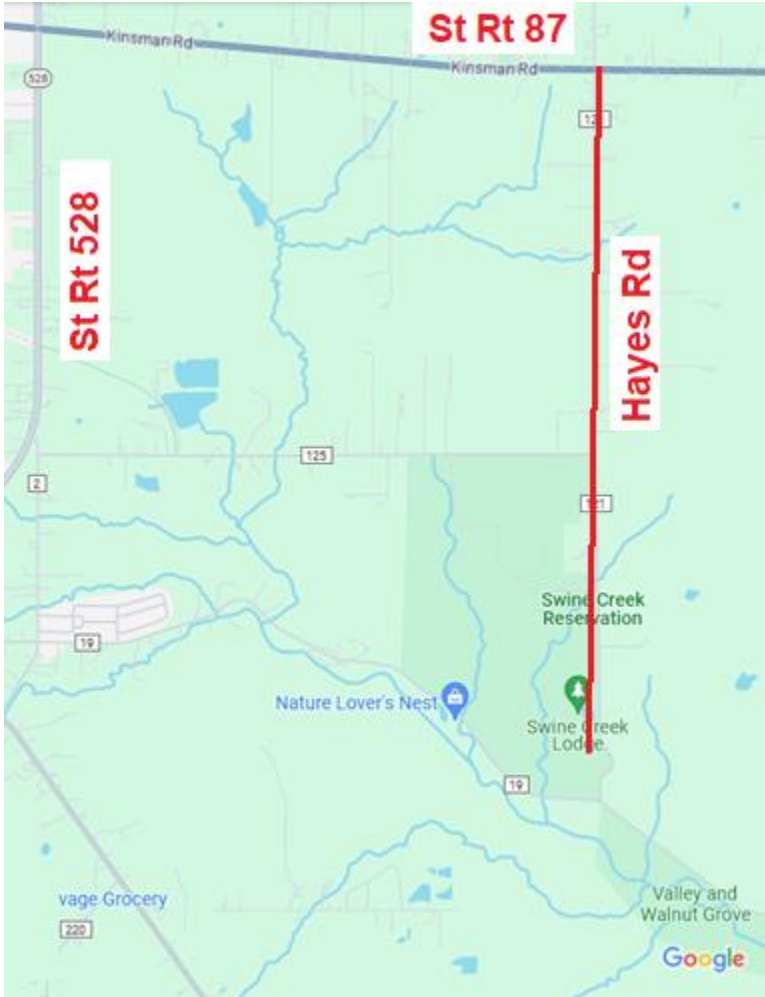

Area 54 Open House Picnic

**Sunday June 23, 2024 (rain or shine)
Swine Creek Park Reservation Lodge
16004 Hayes Rd Middlefield OH 44062
1:00 PM - 5:00 PM**

Doors Open 1:00 PM

Pot Luck Picnic 2:00 PM

Service Panel 3:00 PM

Hosted by District 61

For more information contact: Nelson M (440) 632-5384

Directions

Park Entrance and Lodge location detail

Using a GPS or navigation system:

Coordinates N 41° 26.262 W 81° 1.314

Navigation 16004 Hayes Rd., Middlefield OH 44062

From Cleveland and west
I-480 east to US 422 east
US Route 422 east to State Rt 528
State Rt 528 north to State Rt 87
State Rt 87 east to Hayes Rd
Hayes Rd south to park entrance

From Akron
I-271 N to US Rt 422
US Rt 422 west to State Rt 528
State Rt 528 north to State Rt 87
State Rt 87 east to Hayes Rd
Hayes Rd south to park entrance

From Youngstown
State Rt 11 north to State Rt 87
State Rt 87 west to Hayes Rd
Hayes Rd south to park entrance